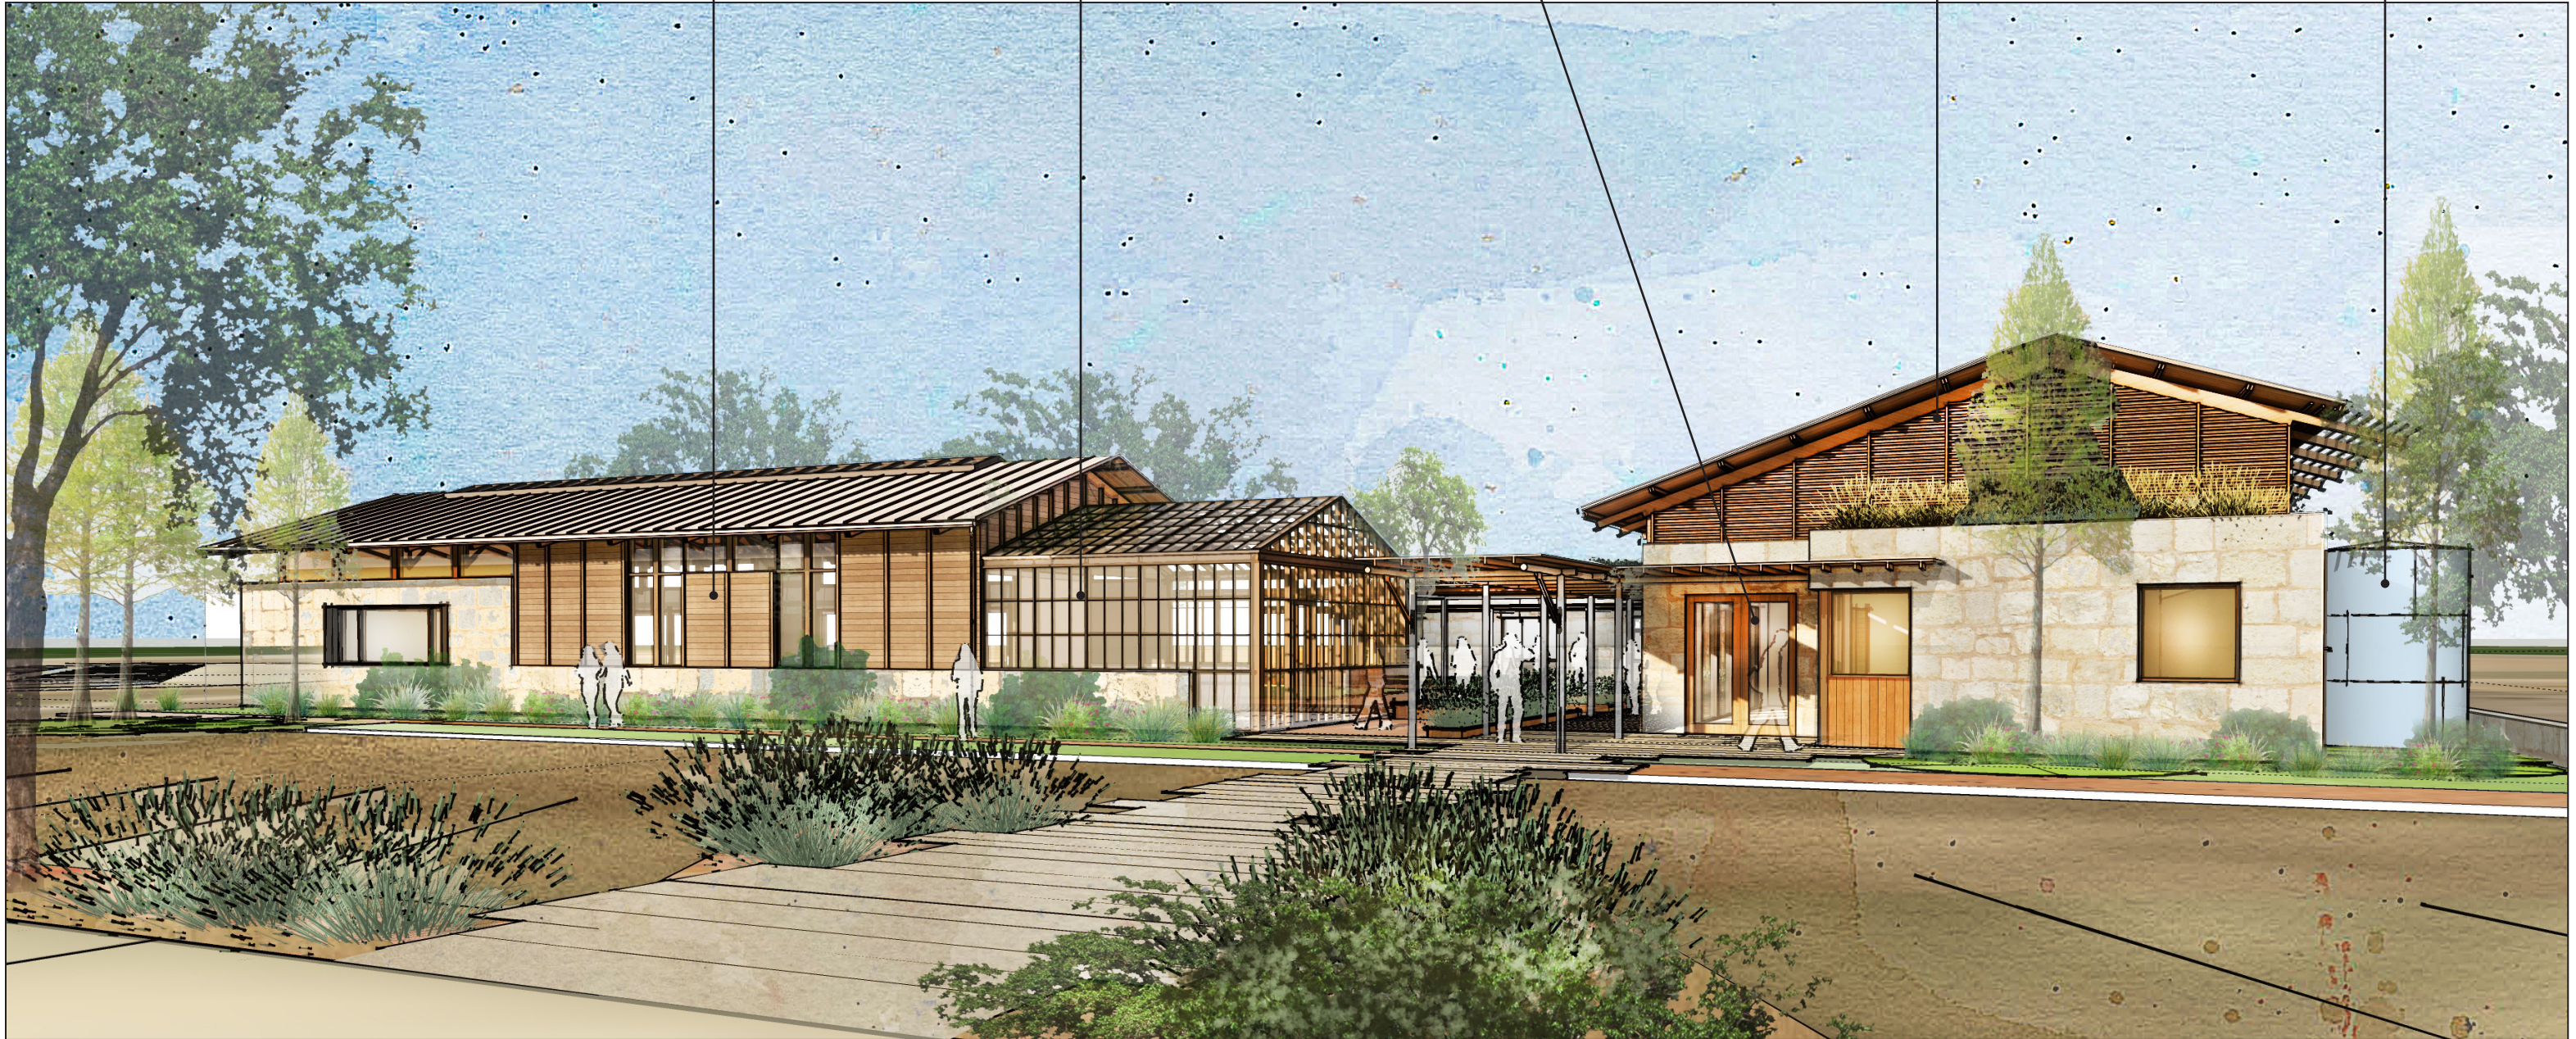

BLUE HOLE NATURE CENTER

BLUE HOLE NATURE CENTER _ WIMBERLEY, TX

MAY 2020

 LIONHEART

LAKE | FLATO

BLUE HOLE LAWN

PLAYGROUND

ADVENTURE PLAY

PARKING / DROP OFF

SOCCER FIELDS

LOOP ROAD

WETLAND & INTERPRETATION

PRARIE RESTORATION & INTERPRETATION

BLUE HOLE BATH HOUSES AND TICKETING

SITE PLAN

- 1. STORAGE
- 2. CLASSROOM 1
- 3. CLASSROOM 2
- 4. GREENHOUSE
- 5. WATER FEATURE
- 6. ENTRY LOBBY (RECEPTION)
- 7. AQUARIUMS / INSECTARY
- 8. THEATER
- 9. RESTROOMS
- 10. OPEN OFFICE
- 11. OFFICE
- 12. CONFERENCE ROOM
- 13. FIRE PIT
- 14. OUTDOOR GATHERING SPACE
- 15. PORCH
- 16. RAINWATER COLLECTION

CLASSROOM WING

GREENHOUSE

LOBBY AND RECEPTION

AQUARIUM / INDOOR INSECTARY

RAINWATER COLLECTION

PERSPECTIVE VIEW AT ENTRY TO NATURE CENTER

OFFICES

AQUARIUM / INDOOR INSECTARY

OUTDOOR SEATING / GATHERING / FIRE-PIT

GREENHOUSE

CLASSROOM WING

PERSPECTIVE VIEW AT INTERIOR COURTYARD

KEY PLAN

PERSPECTIVE VIEW FROM PORCH AT CLASSROOM WING

ARCHITECTURAL CHARACTER

EXTERIOR CONNECTIVITY