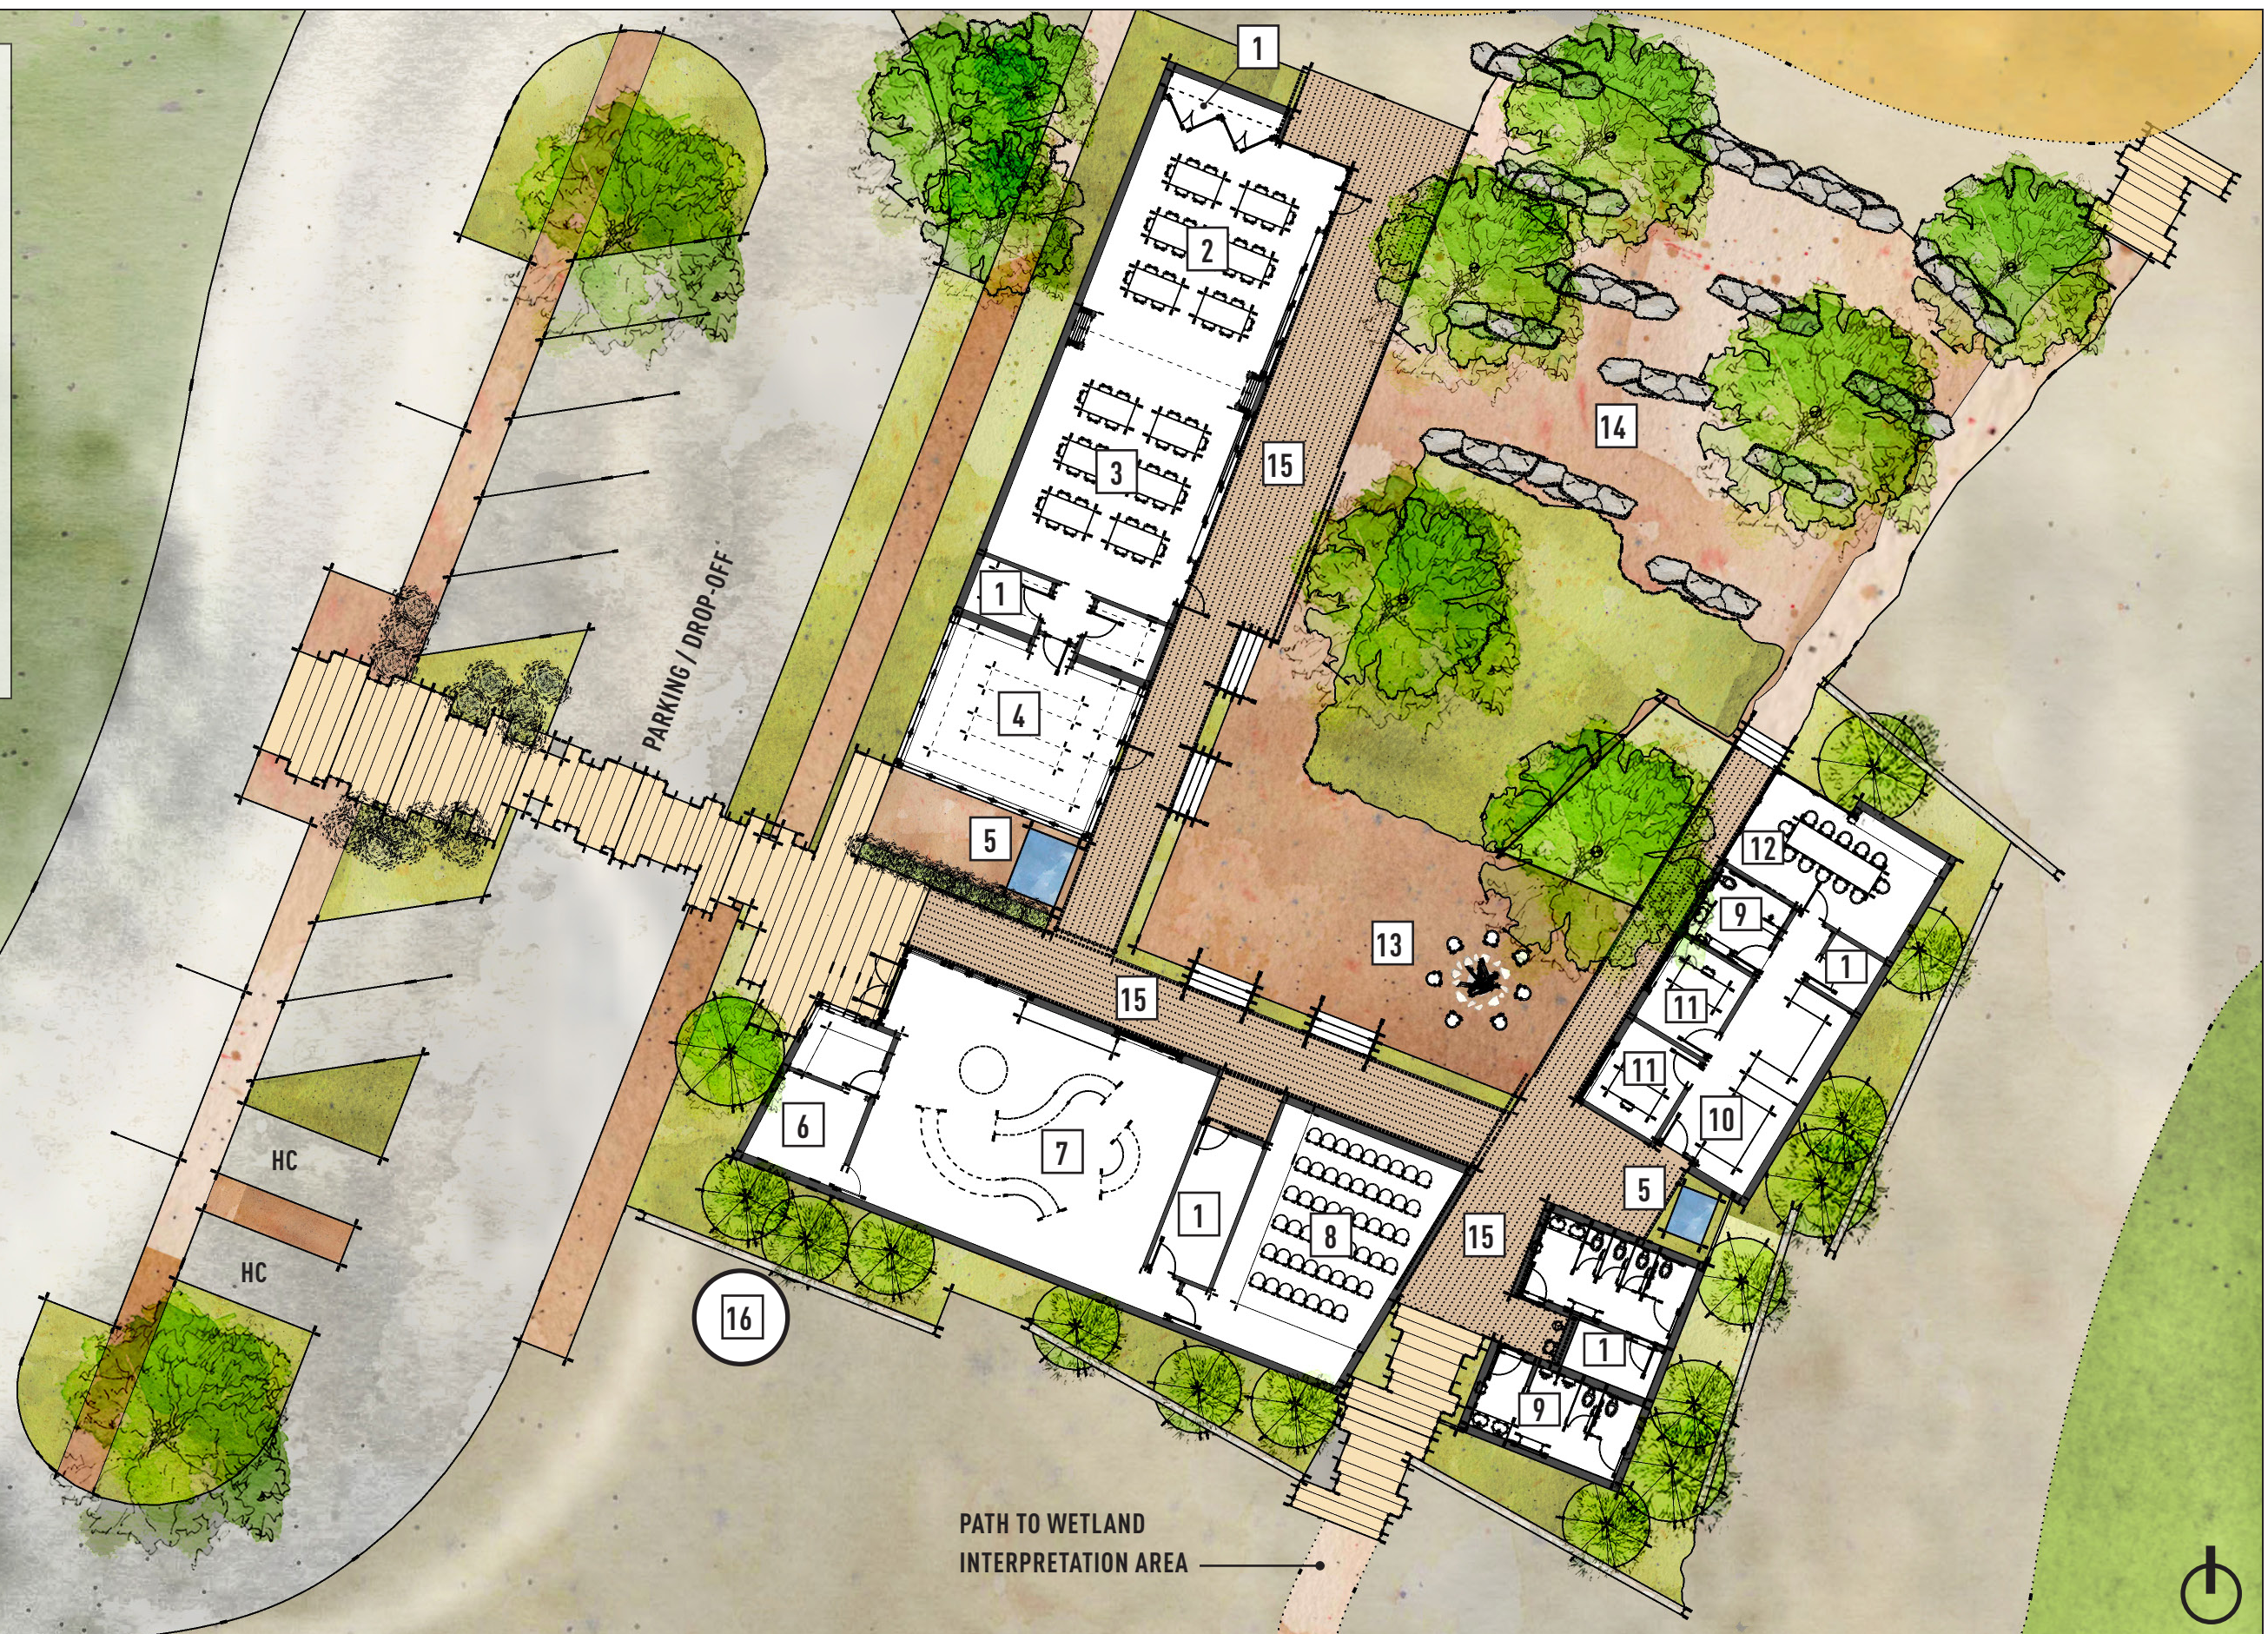

PARKING / DROP OFF

SOCCER FIELDS

LOOP ROAD

WETLAND & INTERPRETATION

PRARIE RESTORATION & INTERPRETATION

BLUE HOLE BATH HOUSES AND TICKETING

SITE PLAN

- 1. STORAGE
- 2. CLASSROOM 1
- 3. CLASSROOM 2
- 4. GREENHOUSE
- 5. WATER FEATURE
- 6. ENTRY LOBBY (RECEPTION)
- 7. AQUARIUMS / INSECTARY
- 8. THEATER
- 9. RESTROOMS
- 10. OPEN OFFICE
- 11. OFFICE
- 12. CONFERENCE ROOM
- 13. FIRE PIT
- 14. OUTDOOR GATHERING SPACE
- 15. PORCH
- 16. RAINWATER COLLECTION

CLASSROOM WING

GREENHOUSE

LOBBY AND RECEPTION

AQUARIUM / INDOOR INSECTARY

RAINWATER COLLECTION

PERSPECTIVE VIEW AT ENTRY TO NATURE CENTER

OFFICES

AQUARIUM / INDOOR INSECTARY

OUTDOOR SEATING / GATHERING / FIRE-PIT

GREENHOUSE

CLASSROOM WING

PERSPECTIVE VIEW AT INTERIOR COURTYARD

KEY PLAN

PERSPECTIVE VIEW FROM PORCH AT CLASSROOM WING

ARCHITECTURAL CHARACTER

EXTERIOR CONNECTIVITY

INTERIOR SPACES

ADVENTURE PLAY CHARACTER

PRAIRIE RESTORATION AND INTERPRETATION

WETLAND INTERPRETATION