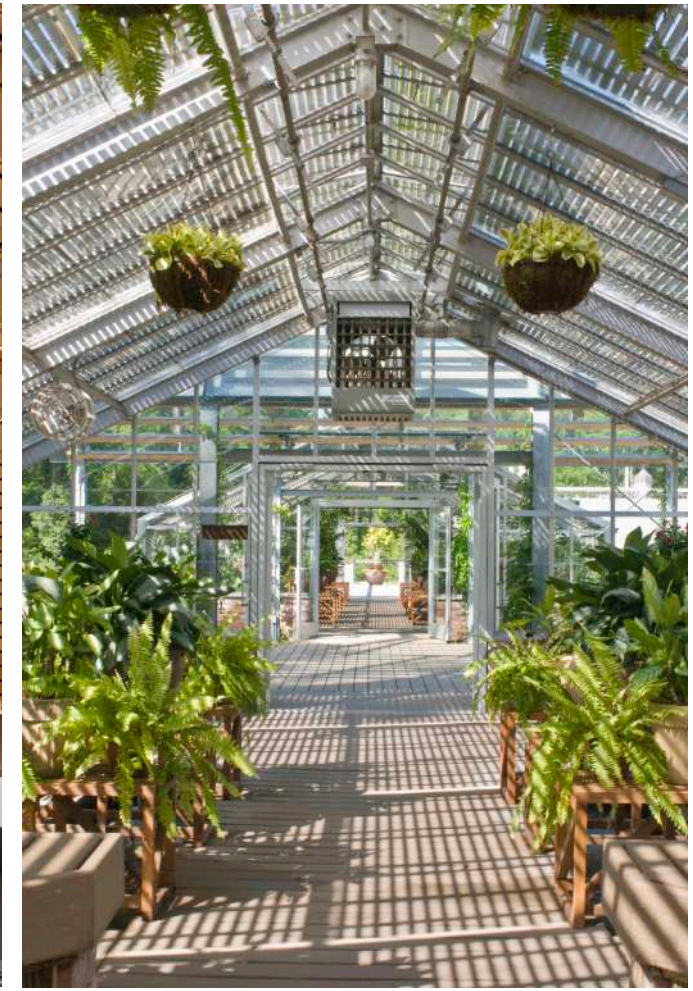

BLUE HOLE NATURE CENTER

BLUE HOLE NATURE CENTER _ WIMBERLEY, TX

MAY 2020

 LIONHEART

LAKE | FLATO

BLUE HOLE LAWN

PLAYGROUND

ADVENTURE PLAY

CLASSROOM WING

GREENHOUSE

LOBBY AND RECEPTION

AQUARIUM / INDOOR INSECTARY

RAINWATER COLLECTION

PERSPECTIVE VIEW AT ENTRY TO NATURE CENTER

KEY PLAN

OFFICES

AQUARIUM / INDOOR INSECTARY

OUTDOOR SEATING / GATHERING / FIRE-PIT

GREENHOUSE

CLASSROOM WING

PERSPECTIVE VIEW AT INTERIOR COURTYARD

KEY PLAN

PERSPECTIVE VIEW FROM PORCH AT CLASSROOM WING

KEY PLAN

ARCHITECTURAL CHARACTER

EXTERIOR CONNECTIVITY

INTERIOR SPACES

OUTDOOR LEARNING CHARACTER

ADVENTURE PLAY CHARACTER

PRAIRIE RESTORATION AND INTERPRETATION

WETLAND INTERPRETATION